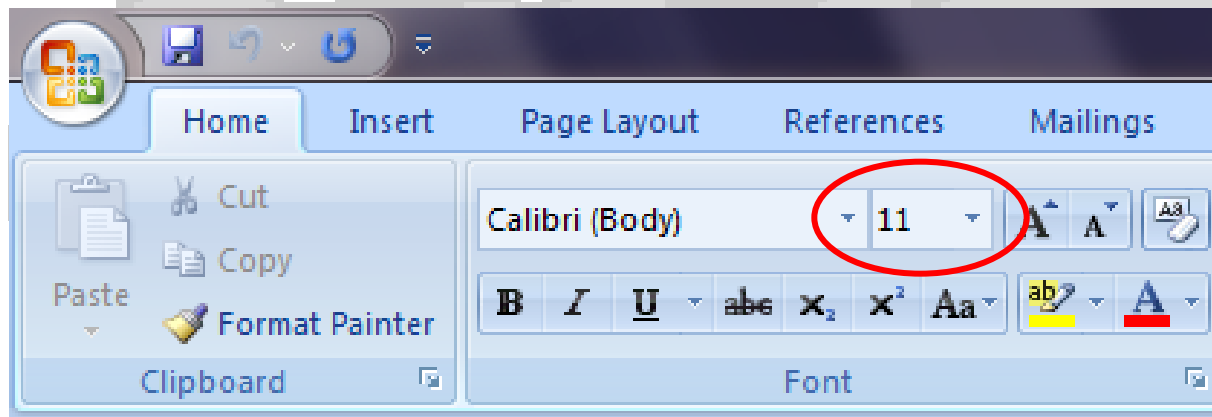

These are sizes...

Font sizes can range
from 1 to 1638