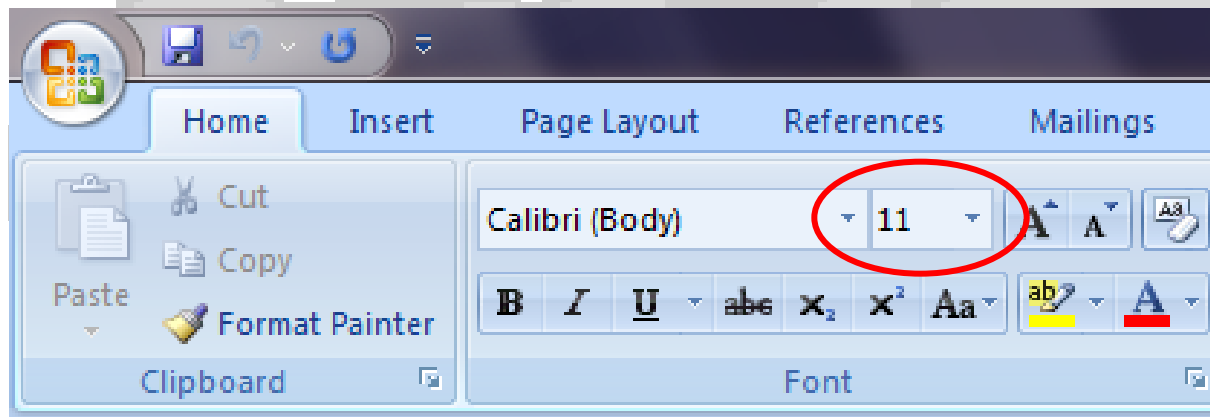

These are font sizes...

Times New Roman, size 40.

Elephant, size 40.

Curls MT, size 40.

Harrington, size 40.

Pristina, size 40.

Rage Italic, size 40