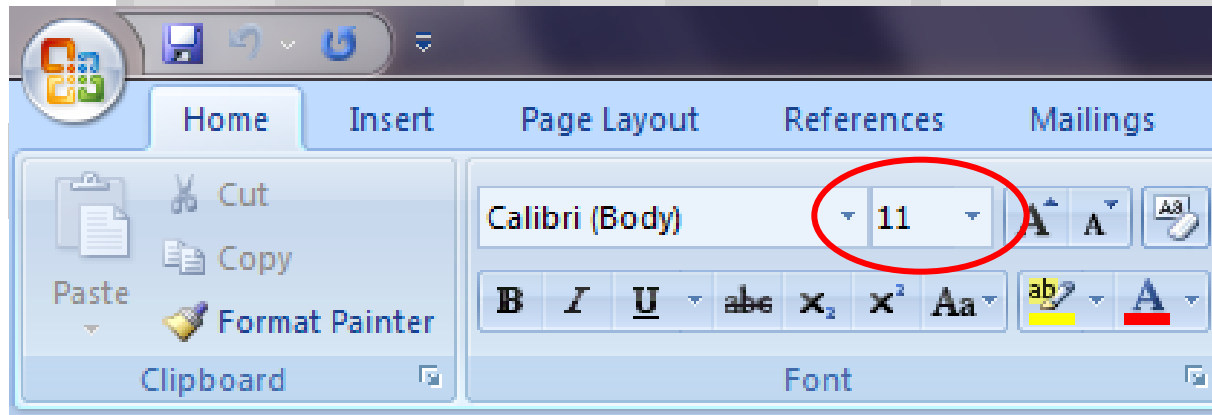

These are font sizes...

Different fonts use
sizes differently.