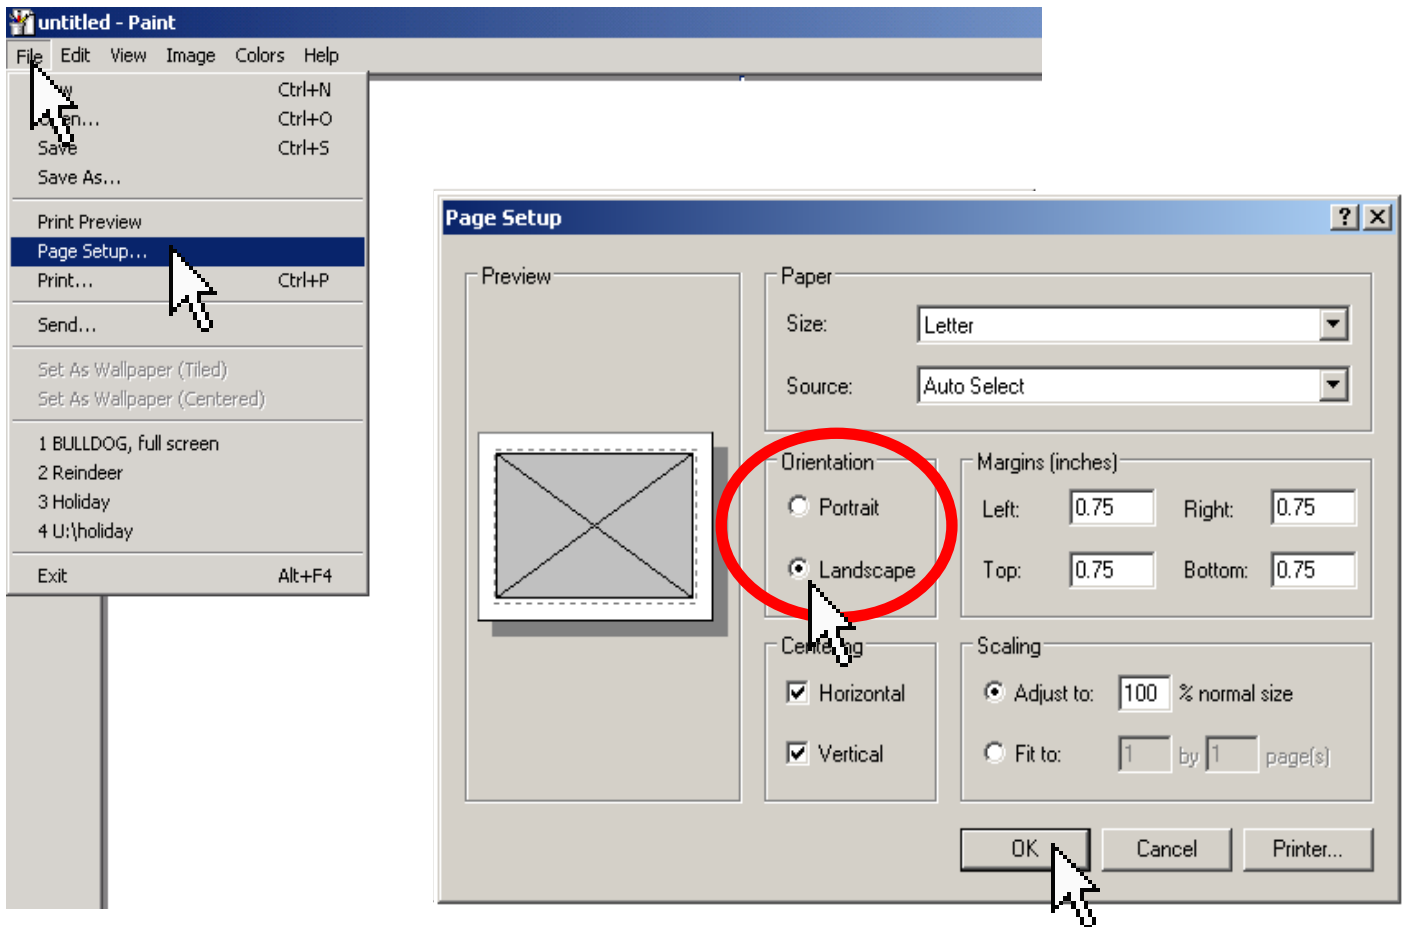

3. Change the page orientation...

- a) Click File,
- b) Click Page Setup,
- c) Change Orientation to Landscape,
- d) Click OK.