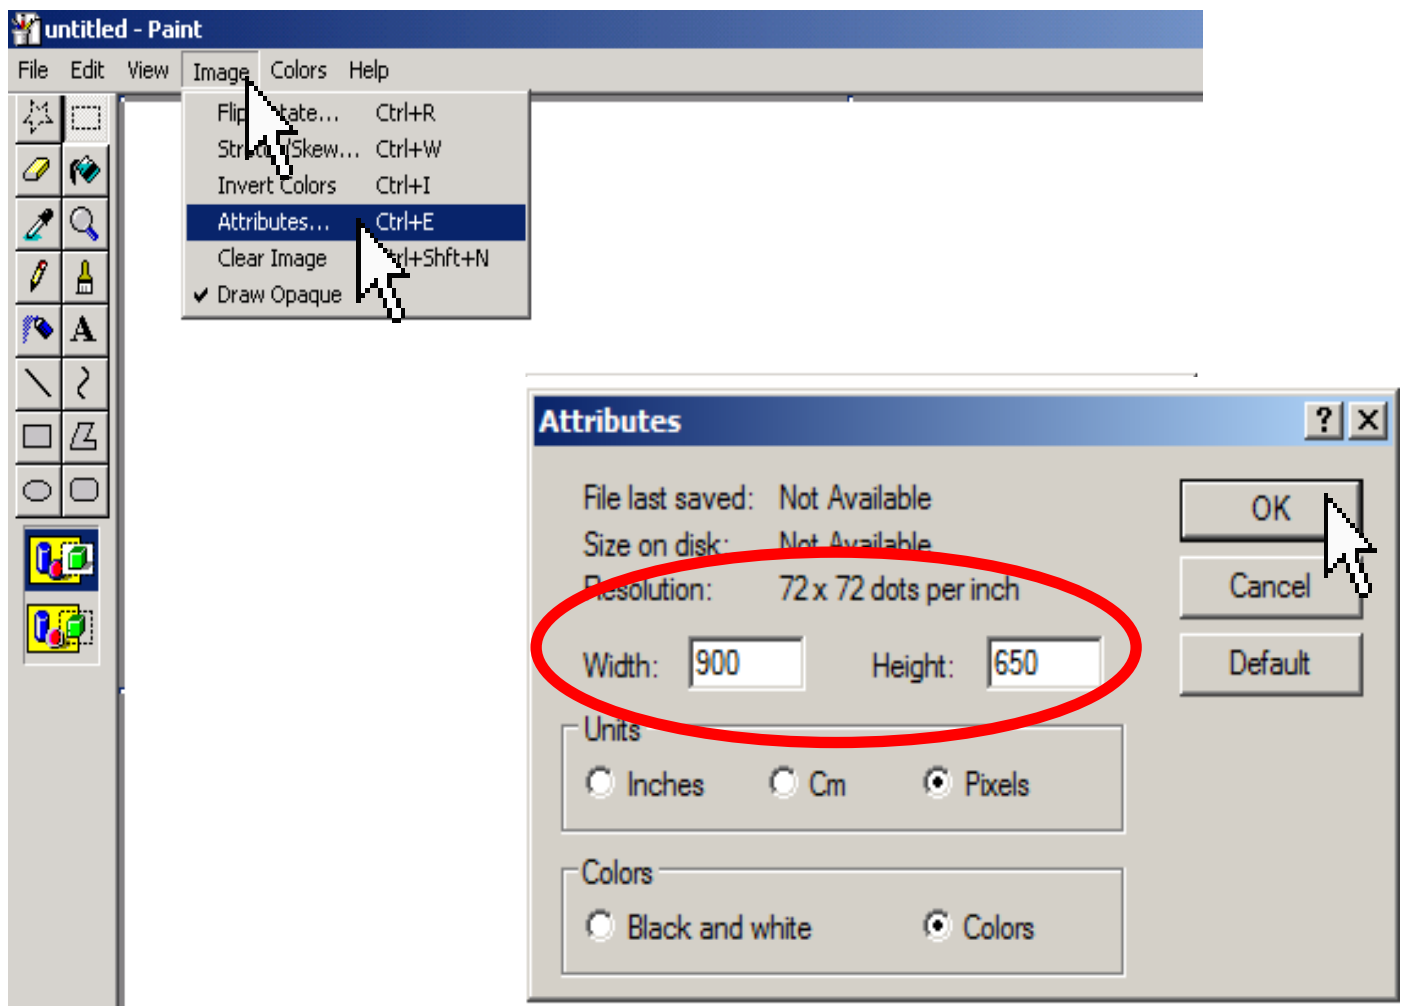

# Using Microsoft Paint

Set up program, save 1<sup>st</sup> file

## 2. Change the page size...

- a) Click Image,
- b) Click Attributes,
- c) Change the Width to 900, Height to 650,
- d) Click OK.